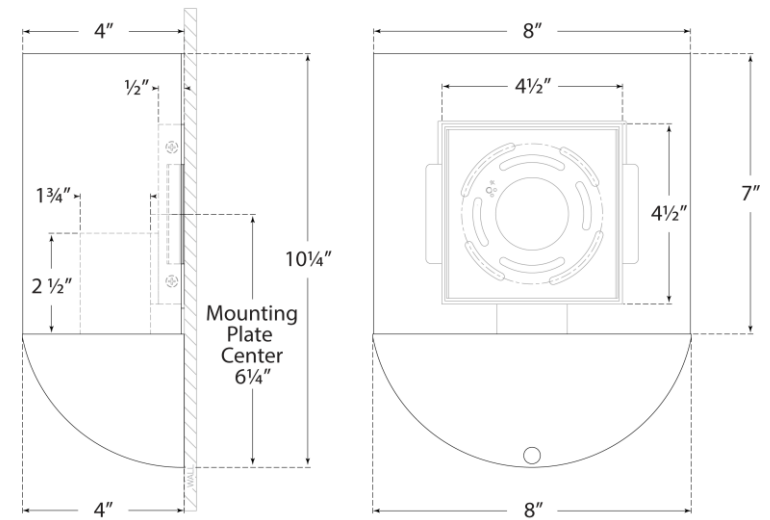

SPEC SHEET

Crescent Small Sconce

Item # BBL 2155PN-WG

Designer: Barbara Barry

Height: 10.25"

Width: 8"

Extension: 4"

Backplate: 4.5" Square

Finishes: BSL, GI, PN, WHT

Glass Options: WG

Socket: E26 Keyless

Wattage: 14.5 LED A

Side View

Front View